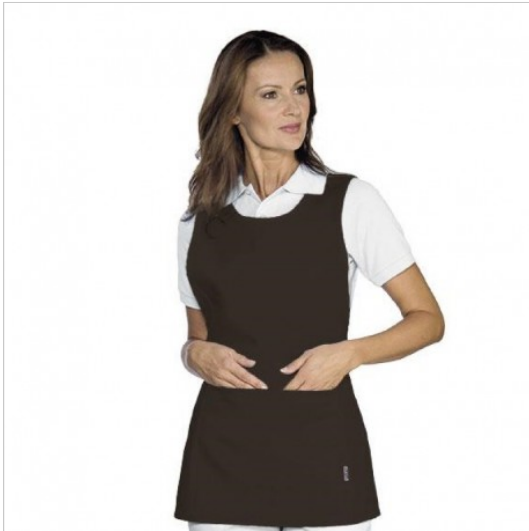

SCHEDA PRODOTTO

Tunic papeete Polyester Brown ISACCO 013285

Riferimento: ISA013285

Areas of Use	HEALTHCARE
	Food Industry
	Beauty
Color	Colorful
	Brown
Composition Fabric	100% Polyester
Design	Monochrome
Fabric weight	220 gr/mq
Kind of Closure	with Laces
Length	Short
Model	Woman
Number of Pockets	One
Product Line	Papeete
Product category	Tunics
Season	Summer
Type of Neck	Crew neck
Type of Sleeves	Sleeveless