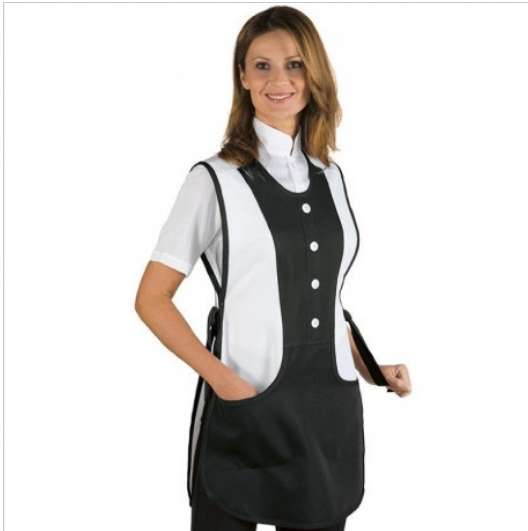

## SCHEDA PRODOTTO

Tunic kingston Black ISACCO 010301

Riferimento: ISA010301

Areas of Use	<b>Food Industry</b>
	<b>Beauty</b>
	<b>HEALTHCARE</b>
Color	<b>Black</b>
Composition Fabric	<b>100% Polyester</b>
Design	<b>Monochrome</b>
Fabric weight	<b>220 gr/mq</b>
Kind of Closure	<b>Fixed buttons</b>
	<b>with Laces</b>
Length	<b>Short</b>
Model	<b>Unisex</b>
Number of Pockets	<b>Two</b>
Product Line	<b>Kingston</b>
Product category	<b>Tunics</b>
Season	<b>All season</b>
Secondary Color	<b>White</b>
Type of Neck	<b>Crew neck</b>
Type of Sleeves	<b>Sleeveless</b>