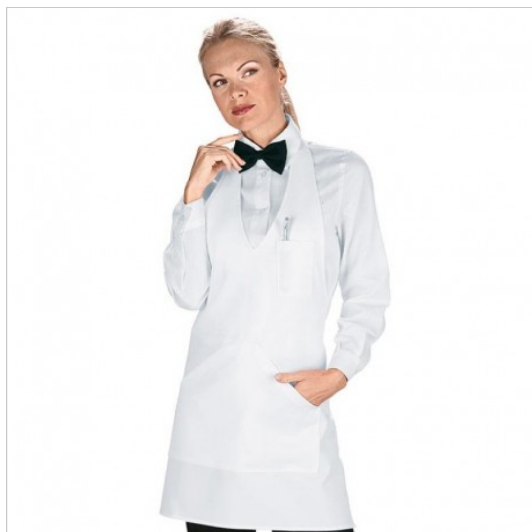

SCHEDA PRODOTTO

Apron bistro White ISACCO 090220

Riferimento: ISA090220

Areas of Use	Food & Beverage
	CATERING
Color	White
Composition Fabric	100% Polyester
Design	Monochrome
Fabric weight	220 gr/mq
Kind of Closure	Fixed buttons
	with Laces
Length	Short
Model	Unisex
Number of Pockets	Three
Product Line	Bistro
Product category	Breast Apron
Season	All season
Size (Cm.)	70x57