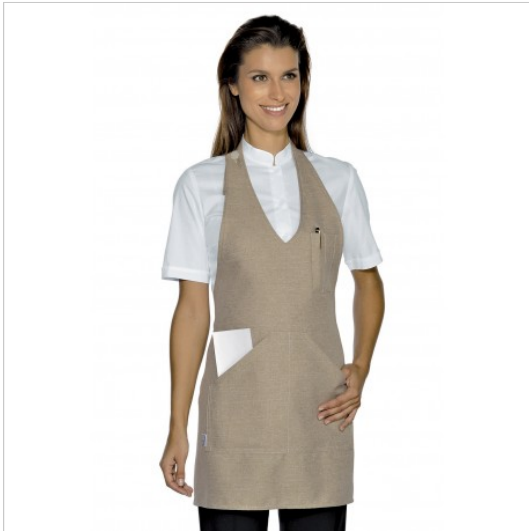

SCHEDA PRODOTTO

Apron bistro natural ISACCO ISA090216

Riferimento: ISA090216

Areas of Use	CATERING
	Food & Beverage
Color	Colorful
	Natural
Composition Fabric	100% Polyester
Design	Monochrome
Fabric weight	220 gr/mq
Kind of Closure	Fixed buttons
	with Laces
Length	Short
Model	Unisex
Number of Pockets	Three
Product Line	Bistro
Product category	Breast Apron
Season	All season
Size (Cm.)	70x57