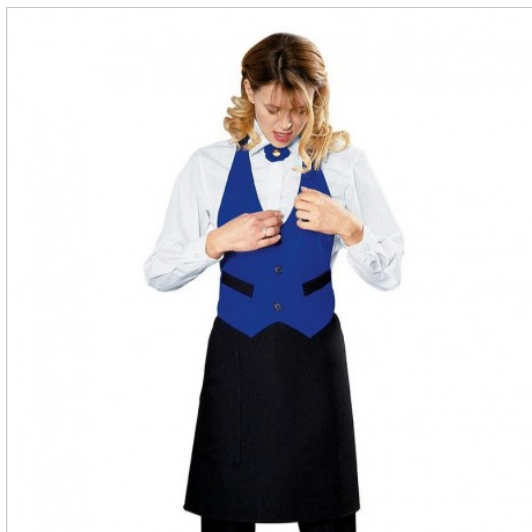

## SCHEDA PRODOTTO

Apron garcon Electric blue/Black ISACCO 037006

Riferimento: ISA037006

Areas of Use	<b>Food &amp; Beverage</b>
	<b>CATERING</b>
Color	<b>Colorful</b>
	<b>Electric blue</b>
Composition Fabric	<b>100% Polyester</b>
Design	<b>Monochrome</b>
Fabric weight	<b>220 gr/mq</b>
Kind of Closure	<b>Fixed buttons</b>
	<b>with Laces</b>
Length	<b>Long</b>
Model	<b>Unisex</b>
Number of Pockets	<b>Two</b>
Product Line	<b>Garcon</b>
Product category	<b>Breast Apron</b>
Season	<b>All season</b>
Secondary Color	<b>Black</b>
Size (Cm.)	<b>64x67</b>