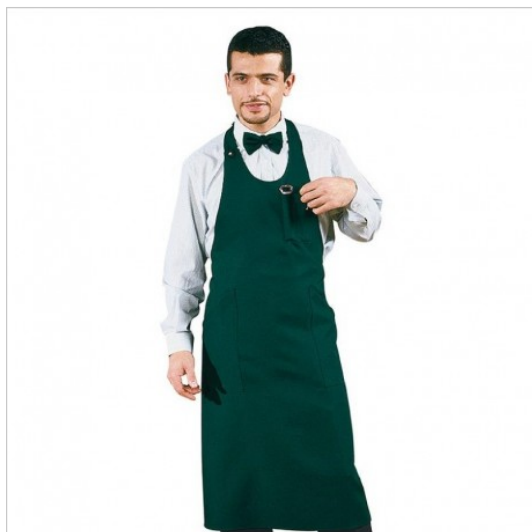

SCHEDA PRODOTTO

Apron sommelier Dark Green ISACCO 049004

Riferimento: ISA049004

Areas of Use	Hotel Industry
	Food & Beverage
	CATERING
Color	Colorful
	Green
Composition Fabric	100% Polyester
Design	Monochrome
Fabric weight	220 gr/mq
Kind of Closure	Fixed buttons
	with Laces
Length	Long
Model	Unisex
Number of Pockets	Three
Product Line	Sommelier
Product category	Breast Apron
Season	All season
Size (Cm.)	96x100