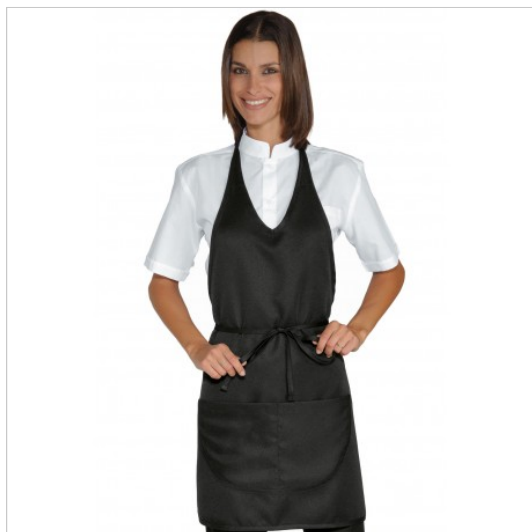

SCHEDA PRODOTTO

Apron magic Black ISACCO 090501

Riferimento: ISA090501

Areas of Use	Food & Beverage
	CATERING
	Food Industry
Color	Black
Composition Fabric	100% Polyester
Design	Monochrome
Fabric weight	220 gr/mq
Kind of Closure	Snaps
	with Laces
Length	Long
Model	Unisex
Number of Pockets	Two
Product Line	Magic
Product category	Breast Apron
Season	All season
Size (Cm.)	66x74