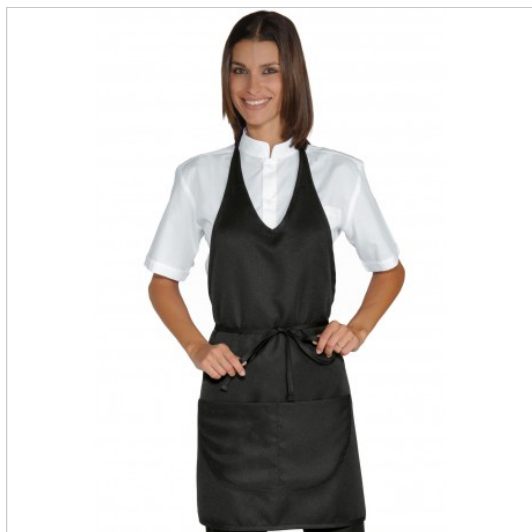

## SCHEDA PRODOTTO

Apron magic Black ISACCO 090501

Riferimento: ISA090501

Areas of Use	<b>Food &amp; Beverage</b>
	<b>CATERING</b>
	<b>Food Industry</b>
Color	<b>Black</b>
Composition Fabric	<b>100% Polyester</b>
Design	<b>Monochrome</b>
Fabric weight	<b>220 gr/mq</b>
Kind of Closure	<b>Snaps</b>
	<b>with Laces</b>
Length	<b>Long</b>
Model	<b>Unisex</b>
Number of Pockets	<b>Two</b>
Product Line	<b>Magic</b>
Product category	<b>Breast Apron</b>
Season	<b>All season</b>
Size (Cm.)	<b>66x74</b>