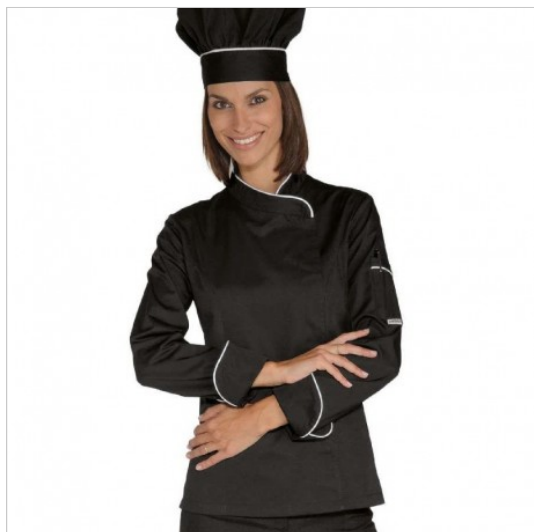

SCHEDA PRODOTTO

Jacket lady snaps Black/White ISACCO 057721

Riferimento: ISA057721

Areas of Use	CATERING
Color	Black
Composition Fabric	65% Polyester 35% Cotton
Cuffs	Open
Design	Monochrome
Fabric weight	195 gr/mq
Kind of Closure	Snaps
Model	Woman
Number of Buttons	Five
Number of Pockets	One
Product Line	Lady Snaps Jackets
Product category	Jackets
Season	All season
Secondary Color	White
Type of Neck	Crew neck
Type of Sleeves	Long