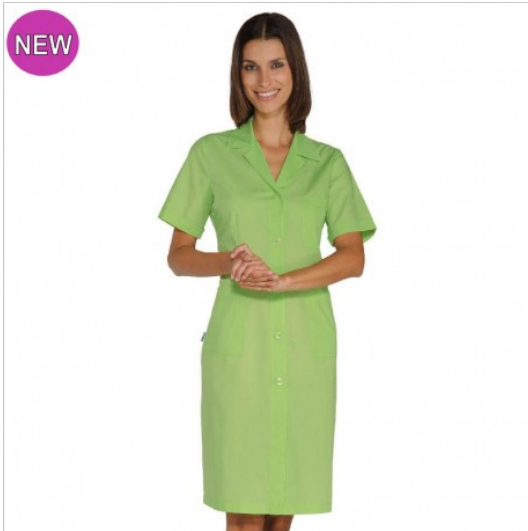

SCHEDA PRODOTTO

Gown short sleeve Apple ISACCO 009026M

Riferimento: ISA009026M

Areas of Use	Food Industry
	HEALTHCARE
	Hotel Industry
	Beauty
Back-belt	Fix
Color	Colorful
	Apple Green
Composition Fabric	65% Polyester 35% Cotton
Design	Monochrome
Fabric weight	115 gr/mq
Kind of Closure	Fixed buttons
Length	Long
Model	Woman
Number of Buttons	Five
Number of Pockets	Three
Product Line	Classic Gowns
Product category	Gowns
Season	Summer
Type of Neck	Classic
Type of Sleeves	Short