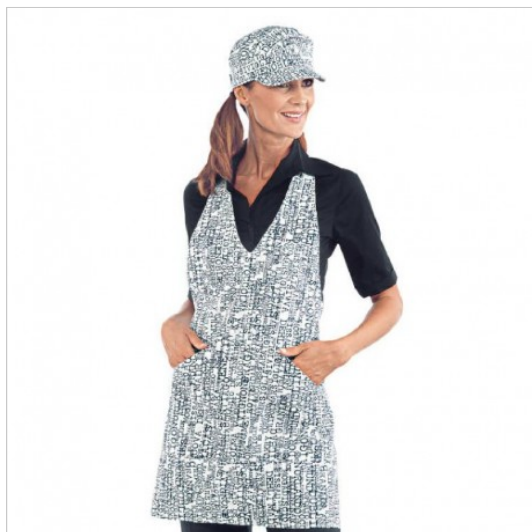

SCHEDA PRODOTTO

Apron bistro new york ISACCO 090268

Riferimento: ISA090268

Areas of Use	Food & Beverage
	CATERING
Color	White
Composition Fabric	100% Cotton
Design	Design
Fabric weight	190 gr/mq
Kind of Closure	Fixed buttons
	with Laces
Length	Short
Model	Unisex
Number of Pockets	Three
Product Line	Bistro
Product category	Breast Apron
Season	All season
Size (Cm.)	70x57