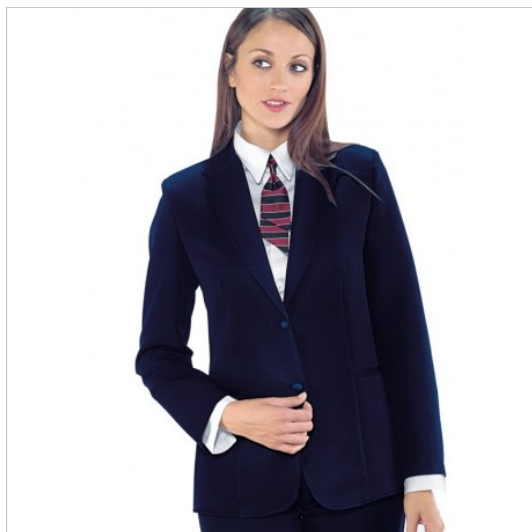

SCHEDA PRODOTTO

Jacket liberty Polyester Blue ISACCO 027002

Riferimento: ISA027002

Areas of Use	Hotel Industry
Color	Colorful
	Blue
Composition Fabric	100% Polyester
Cuffs	Open
Design	Monochrome
Fabric weight	220 gr/mq
Inner lining	Front
Kind of Closure	Fixed buttons
Model	Woman
Number of Buttons	Two
Number of Pockets	Two
Product Line	Liberty
Product category	Jackets
Season	All season
Type of Neck	Classic
Type of Sleeves	Long
Type of lining	100% Polyester