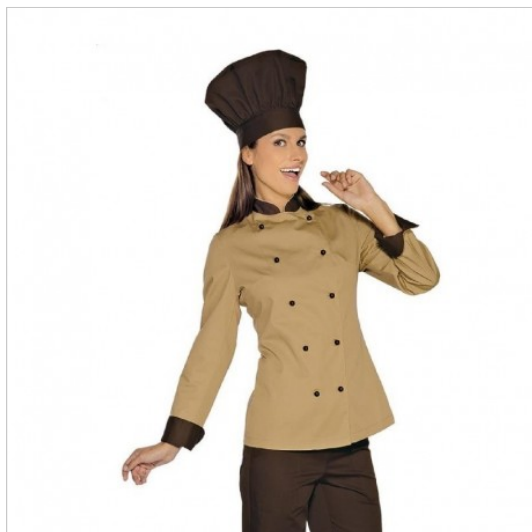

## SCHEDA PRODOTTO

Jacket lady royal Light Brown Brown ISACCO  
057615

Riferimento: ISA057615

Areas of Use	<b>CATERING</b>
	<b>Food Industry</b>
Color	<b>Colorful</b>
	<b>Light Brown</b>
Composition Fabric	<b>65% Polyester 35% Cotton</b>
Cuffs	<b>Open</b>
Design	<b>Monochrome</b>
Fabric weight	<b>195 gr/mq</b>
Kind of Closure	<b>Removable buttons</b>
Model	<b>Woman</b>
Number of Buttons	<b>Ten</b>
Number of Pockets	<b>without Pockets</b>
Product Line	<b>Lady Jackets</b>
Product category	<b>Jackets</b>
Season	<b>All season</b>
Secondary Color	<b>Brown</b>
Type of Neck	<b>Mandarin</b>
Type of Sleeves	<b>Long</b>