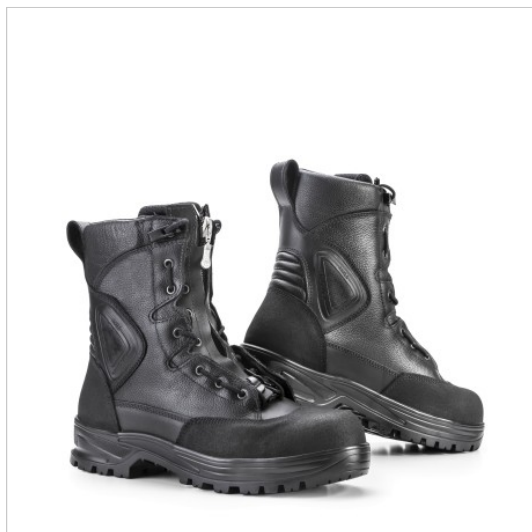

SCHEDA PRODOTTO

Boot 9600-a usar rescuer Boot

Riferimento: JOL9600/A

Ankle Protection	Yes
Antiperforation	Yes
Areas of Use	Uniforms
Cold insulation	Yes
Delivery time	Immediate
Heat insulation	Yes
Heat resistance	Yes
Heel energy absorption	Yes
Height	Cm.22 (tg.42)
Hydro Upper	Yes
Hydro footwear	Yes
Inner lining	Waterproof/moisture/breathable
Insole	with differentiated structure
Kind of Closure	with Laces
Model	Unisex
Non-Slip SRC	Yes
Pierce resistance sheet	Multilayer Fabric
Plantar	Anatomical
Product category	Flat Boots
Quickly Removing	Yes
Season	All season
Sole	Multifunction rubber
Toecap	Composite
Upper	Full water-repellent grain leather
category of personal protective equipment	3rd Cat.
certification	F2