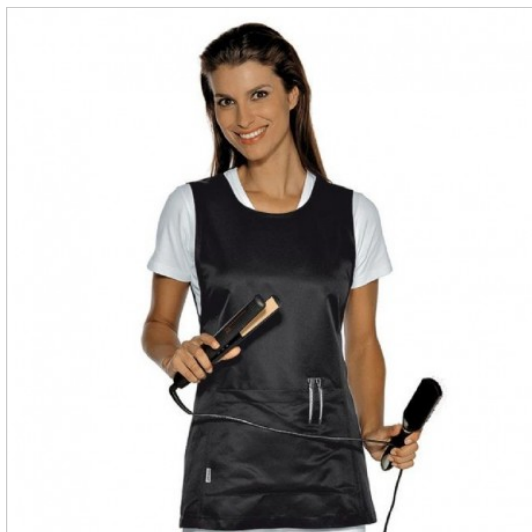

SCHEDA PRODOTTO

Tunic papeete superdry Black ISACCO 013181

Riferimento: ISA013181

Areas of Use	Beauty HEALTHCARE Food Industry
Color	Black
Composition Fabric	100% Polyester Superdry
Design	Monochrome
Fabric Type	Microfiber Stain-resistant
Fabric weight	130 gr/mq
Kind of Closure	with Laces
Length	Short
Model	Woman
Number of Pockets	One
Product Line	Papeete
Product category	Tunics
Season	Summer
Type of Neck	Crew neck
Type of Sleeves	Sleeveless