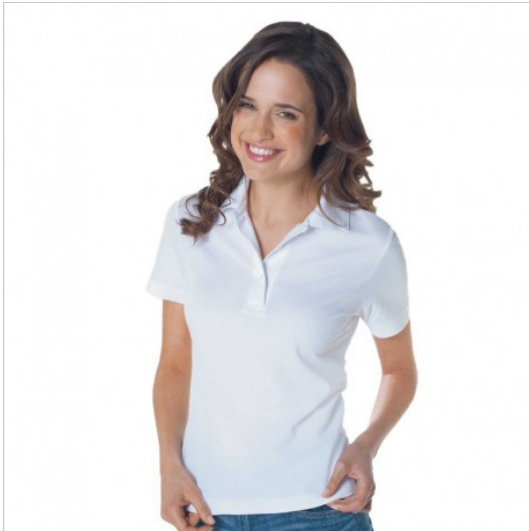

SCHEDA PRODOTTO

Polo regular lady White

Riferimento: BASPOPL200/WH

Areas of Use	Various
Composition Fabric	100% Cotton
Cuffs	Open
Delivery time	Immediate
Design	Monochrome
Fabric weight	200 gr/mq
Model	Woman
Product category	Polo
Promotion	Unbeatable price
Season	Summer
Type of Neck	Polo
Type of Sleeves	Short
Washable	Yes