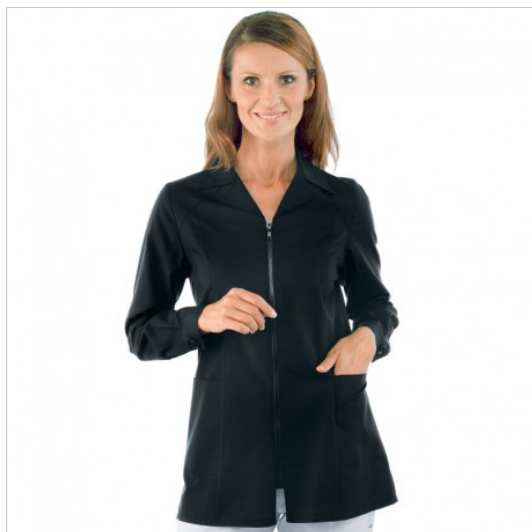

SCHEDA PRODOTTO

Tunic barcellona Black ISACCO 003501

Riferimento: ISA003501

Areas of Use	Beauty
	HEALTHCARE
Color	Black
Composition Fabric	65% Polyester 35% Cotton
Cuffs	with Button
Design	Monochrome
Fabric weight	125 gr/mq
Kind of Closure	with Zipper
Length	Short
Model	Woman
Number of Pockets	Two
Product Line	Barcellona
Product category	Short coats
Season	All season
Type of Neck	Classic
Type of Sleeves	Long