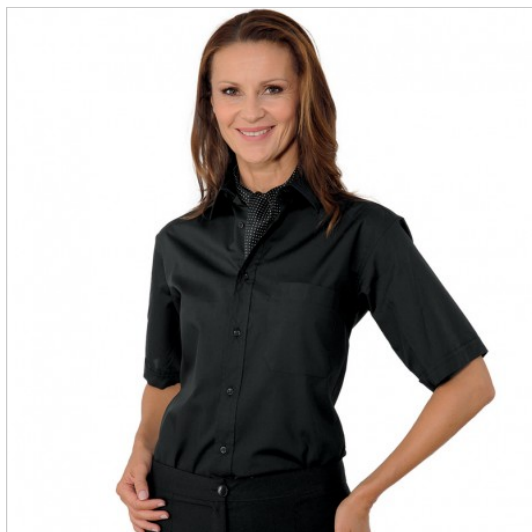

SCHEDA PRODOTTO

Shirt unisexshort sleeveBlack ISACCO 062301M

Riferimento: ISA062301M

Areas of Use	Hotel Industry
	Food & Beverage
	CATERING
Color	Black
Composition Fabric	65% Polyester 35% Cotton
Design	Monochrome
Fabric weight	115 gr/mq
Kind of Closure	Fixed buttons
Model	Unisex
Number of Buttons	Seven
Number of Pockets	One
Product Line	
Product category	Shirts
Season	Summer
Type of Neck	Classic
Type of Sleeves	Short