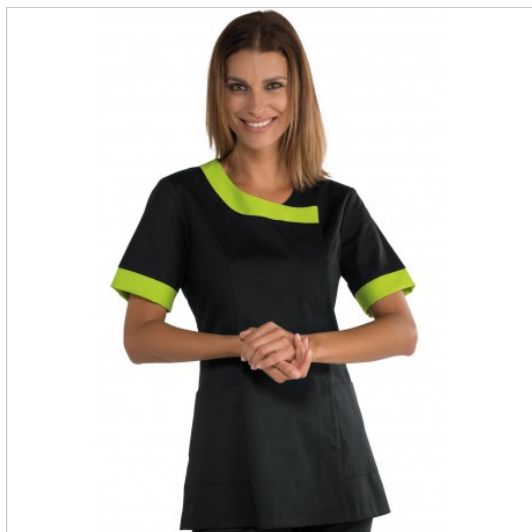

SCHEDA PRODOTTO

Tunic delhi Black Profiled Apple ISACCO 005436

Riferimento: ISA005436

Areas of Use	HEALTHCARE
	Beauty
Color	Black
Composition Fabric	65% Polyester 35% Cotton
Design	Monochrome
Fabric weight	195 gr/mq
Kind of Closure	Snaps
Length	Short
Model	Woman
Number of Buttons	Five
Number of Pockets	Two
Product Line	Delhi
Product category	Short coats
Season	Summer
Secondary Color	Apple Green
Type of Neck	Crew neck
Type of Sleeves	Short